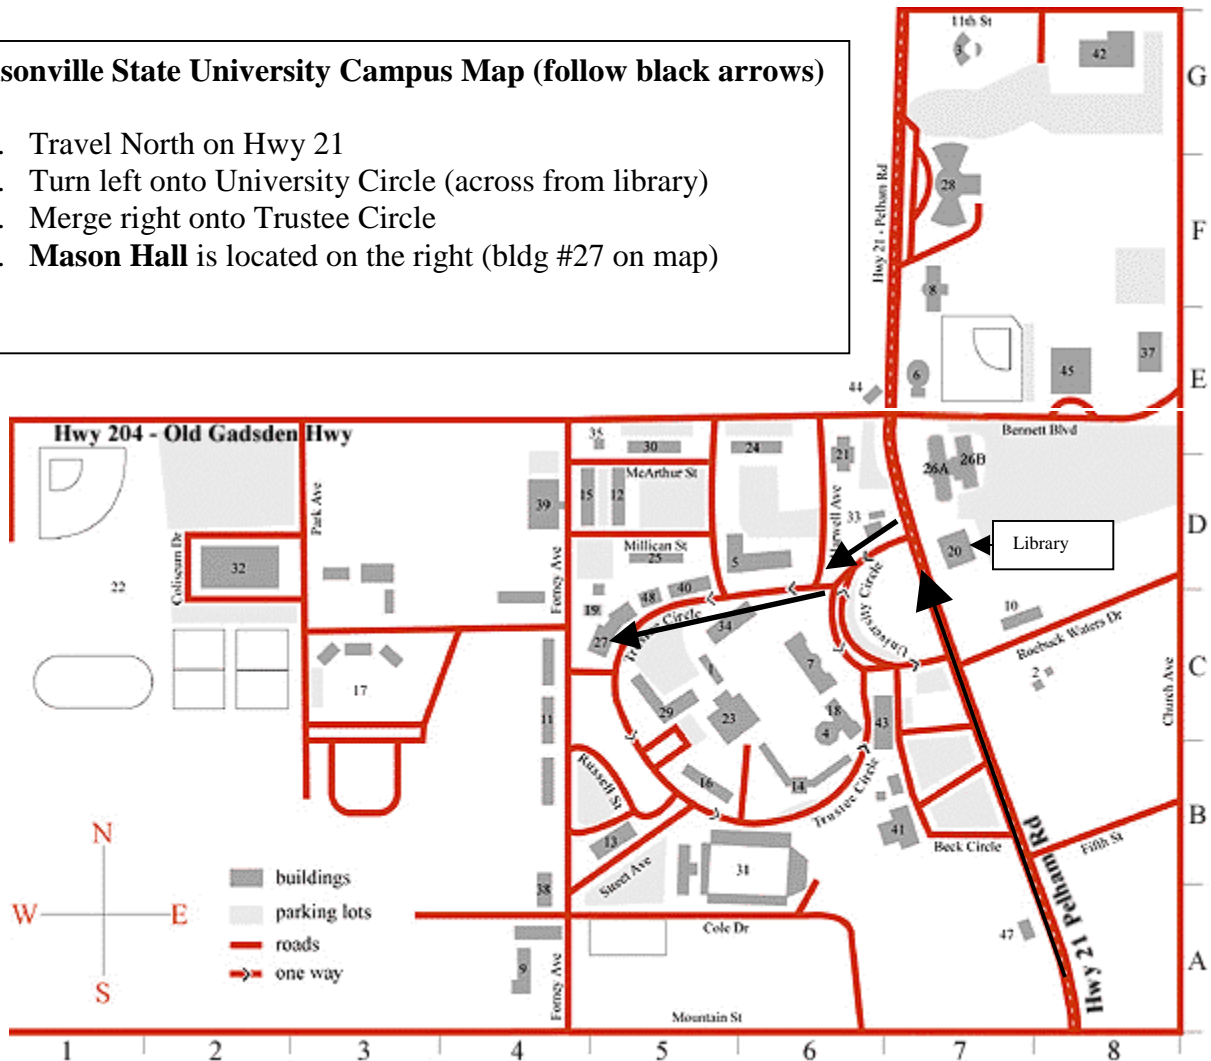

Jacksonville State University Campus Map Destination – Mason Hall

Jacksonville State University Campus Map (follow black arrows)

1. Travel North on Hwy 21
2. Turn left onto University Circle (across from library)
3. Merge right onto Trustee Circle
4. **Mason Hall** is located on the right (bldg #27 on map)

What to Bring to Open House Camp:

- mouthpiece and your horn, if possible (brass)
- sticks/mallets/practice pad(percussion)
- practice silk and/or rifle (guard)
- folding music stand
- 3-ring binder/sheet protectors
- sleeping bag
- pillow
- toiletries/towel
- comfortable clothes for rehearsal
- sneakers
- jacket/sweatshirt
- rain gear (extra dry clothing)
- cash for meals